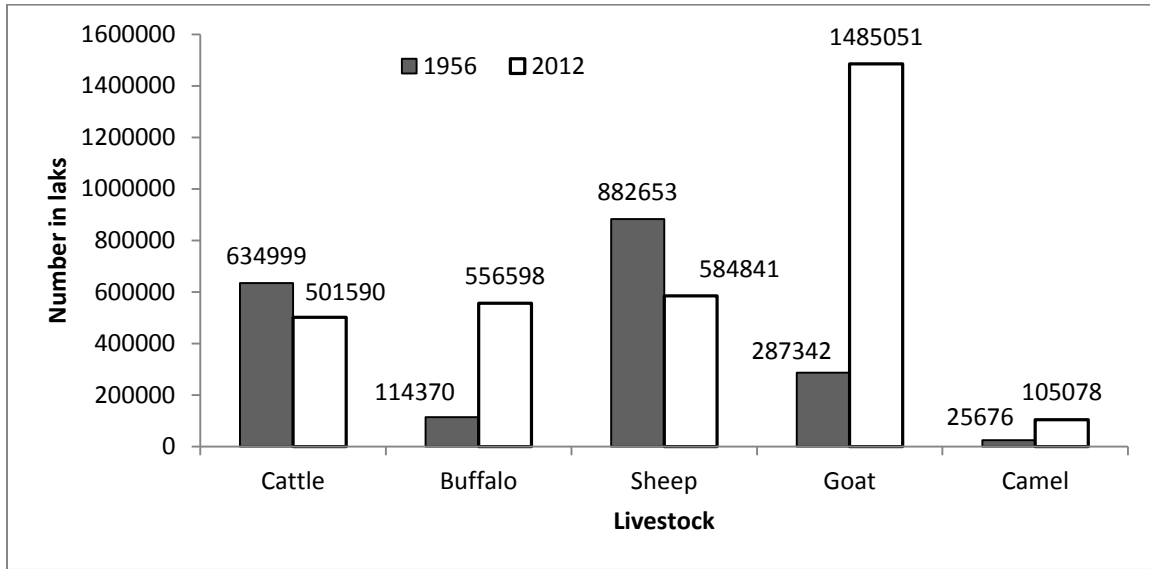

Trends in livestock population from year 1956 -2012 in different districts of Rajasthan

Livestock of Churu district

Livestock of Gangnagar district

Livestock of Jalore district

Livestock of Jhunjhunu district

Livestock of Nagour district

Livestock of Pali district

Livestock of Sikar district

Livestock of Barmer district

Source : CAZRI- ENVIS website

Livestock of Bikaner district

Livestock of Jaisalmer district