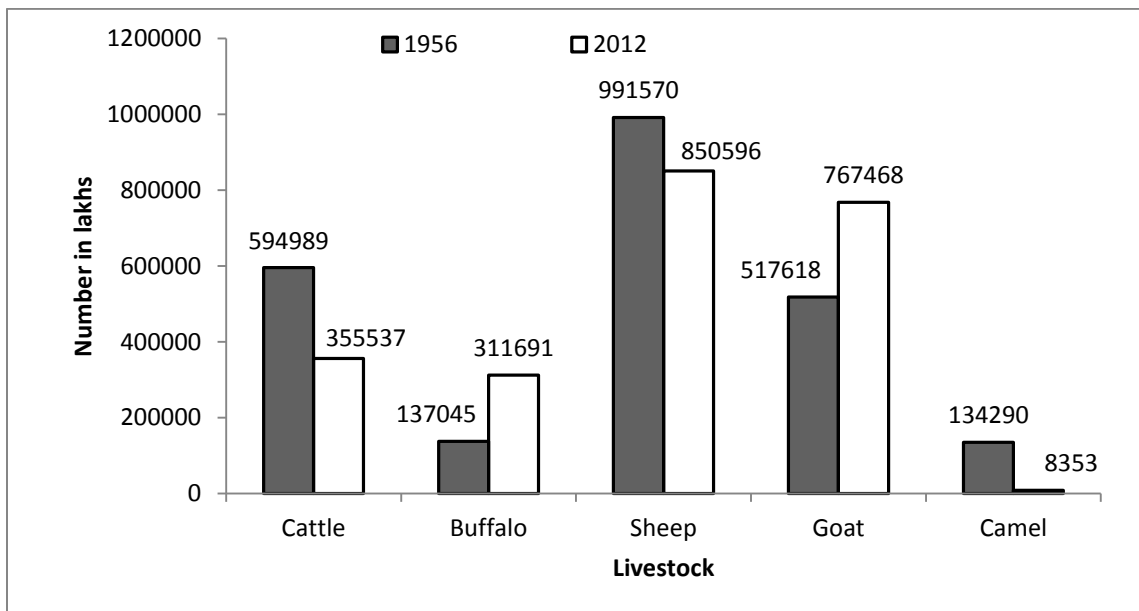

Trends in livestock population from year 1956 -2012 in different districts of Rajasthan

Livestock of Churu district

Livestock of Gangnagar district

Livestock of Jalore district

Livestock of Jhunjhunu district

Livestock of Nagour district

Livestock of Pali district

Livestock of Sikar district

Livestock of Barmer district

Source : CAZRI- ENVIS website

Livestock of Bikaner district

Livestock of Jaisalmer district