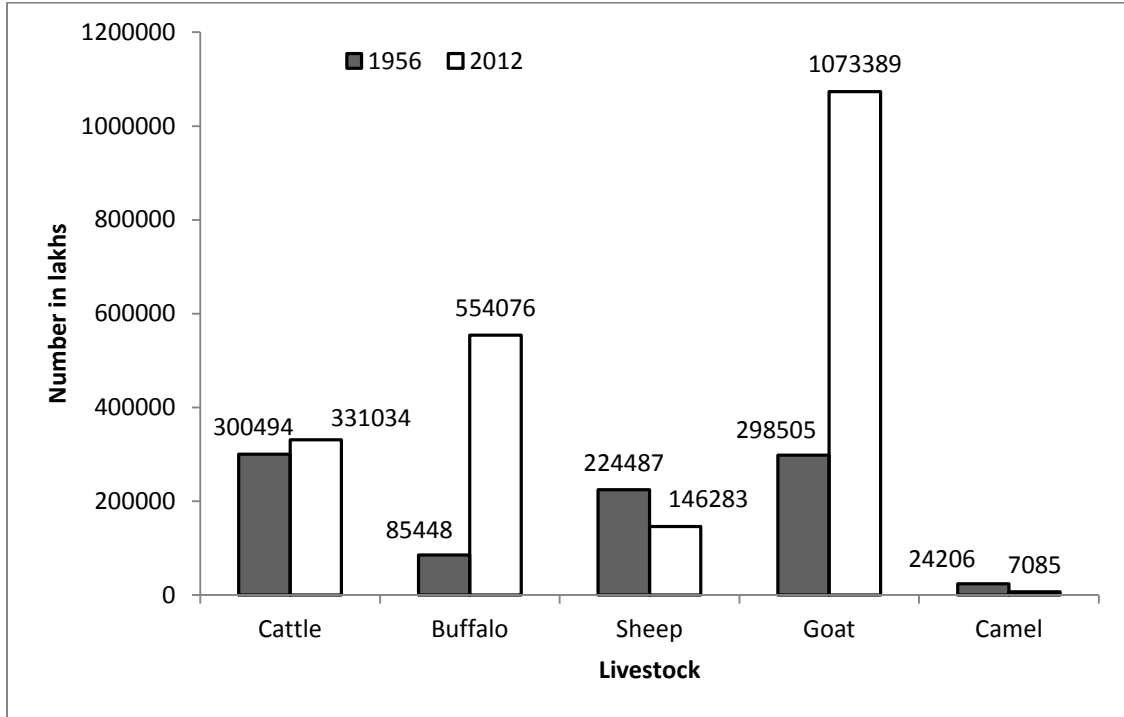

Trends in livestock population from year 1956 -2012 in different districts of Rajasthan

Livestock of Churu district

Livestock of Gangnagar district

Livestock of Jalore district

Livestock of Jhunjhunu district

Livestock of Nagour district

Livestock of Pali district

Livestock of Sikar district

Livestock of Barmer district

Source : CAZRI- ENVIS website

Livestock of Bikaner district

Livestock of Jaisalmer district