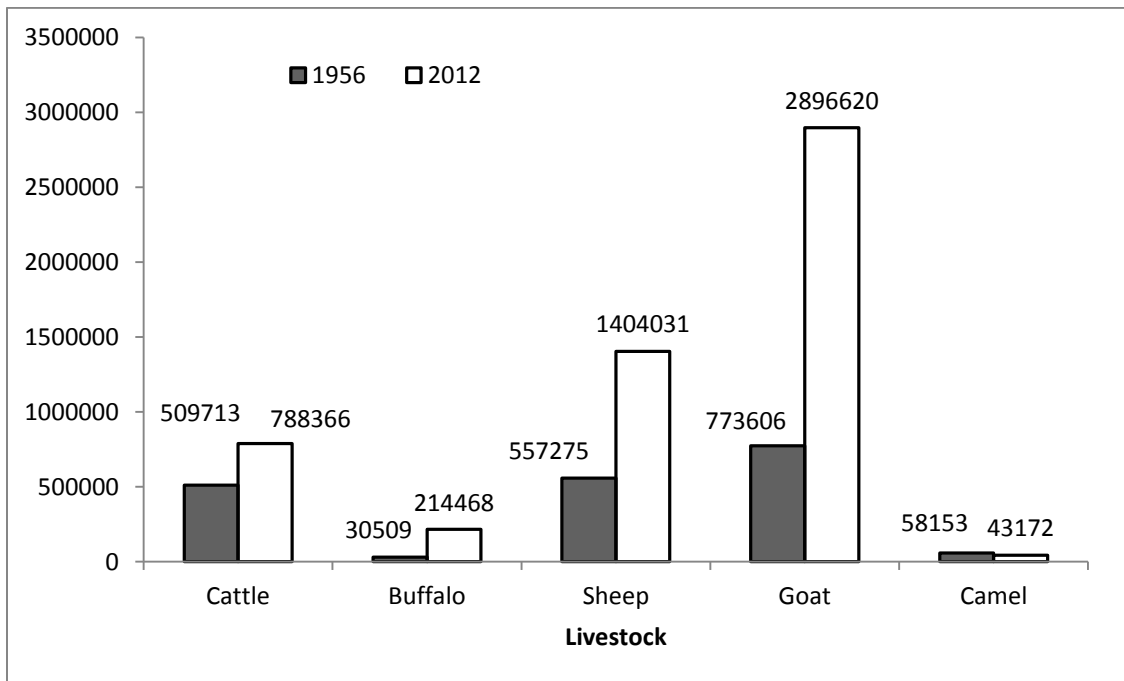

Trends in livestock population from year 1956 -2012 in different districts of Rajasthan

Livestock of Churu district

Livestock of Gangnagar district

Livestock of Jalore district

Livestock of Jhunjhunu district

Livestock of Nagour district

Livestock of Pali district

Livestock of Sikar district

Livestock of Barmer district

Source : CAZRI- ENVIS website

Livestock of Bikaner district

Livestock of Jaisalmer district