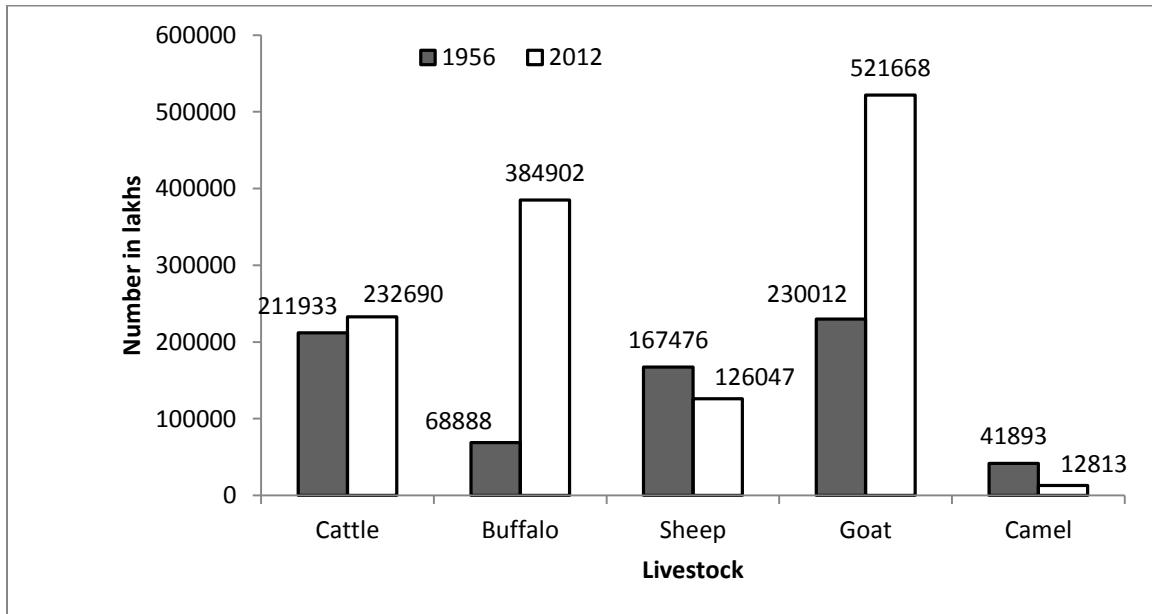

Trends in livestock population from year 1956 -2012 in different districts of Rajasthan

Livestock of Churu district

Livestock of Gangnagar district

Livestock of Jalore district

Livestock of Jhunjhunu district

Livestock of Nagour district

Livestock of Pali district

Livestock of Sikar district

Livestock of Barmer district

Source : CAZRI- ENVIS website

Livestock of Bikaner district

Livestock of Jaisalmer district