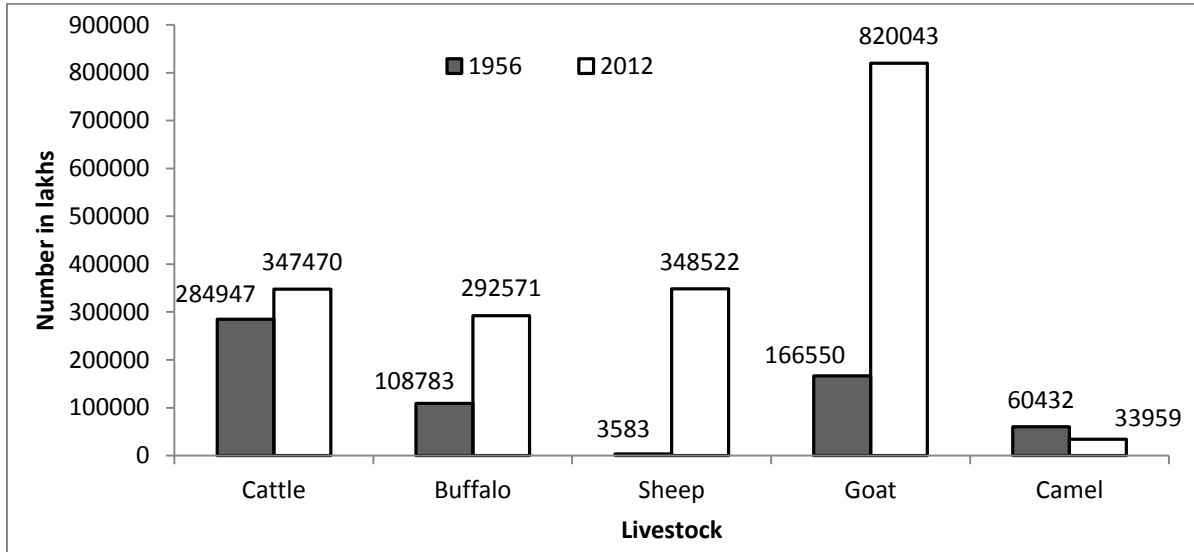

Trends in livestock population from year 1956 -2012 in different districts of Rajasthan

Livestock of Churu district

Livestock of Gangnagar district

Livestock of Jalore district

Livestock of Jhunjhunu district

Livestock of Nagour district

Livestock of Pali district

Livestock of Sikar district

Livestock of Barmer district

Source : CAZRI- ENVIS website

Livestock of Bikaner district

Livestock of Jaisalmer district