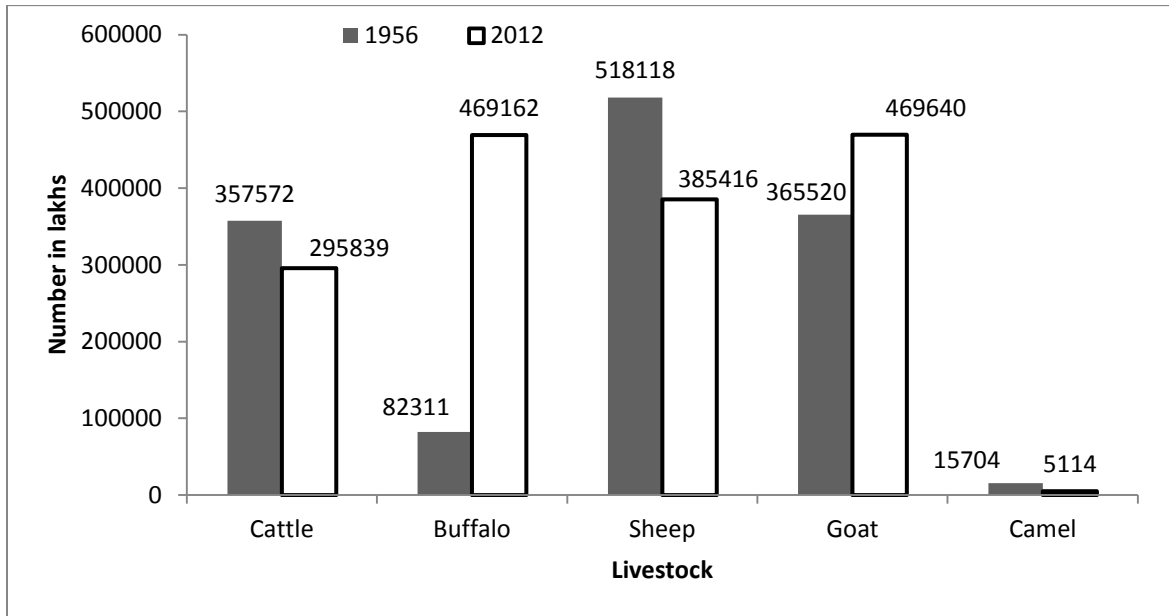

Trends in livestock population from year 1956 -2012 in different districts of Rajasthan

Livestock of Churu district

Livestock of Gangnagar district

Livestock of Jalore district

Livestock of Jhunjhunu district

Livestock of Nagour district

Livestock of Pali district

Livestock of Sikar district

Livestock of Barmer district

Source : CAZRI- ENVIS website

Livestock of Bikaner district

Livestock of Jaisalmer district