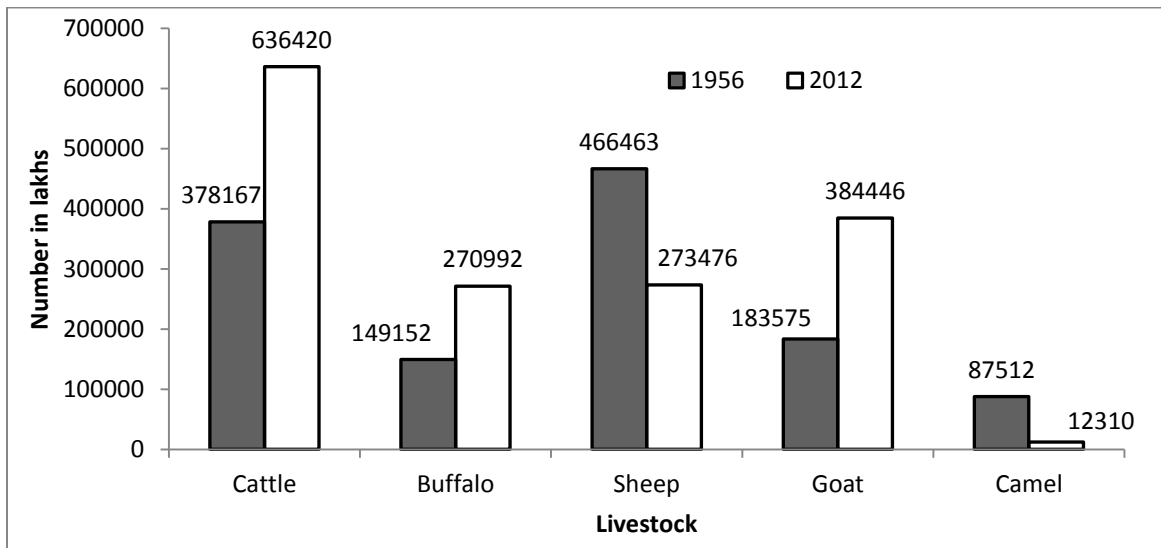

Trends in livestock population from year 1956 -2012 in different districts of Rajasthan

Livestock of Churu district

Livestock of Gangnagar district

Livestock of Jalore district

Livestock of Jhunjhunu district

Livestock of Nagour district

Livestock of Pali district

Livestock of Sikar district

Livestock of Barmer district

Source : CAZRI- ENVIS website

Livestock of Bikaner district

Livestock of Jaisalmer district